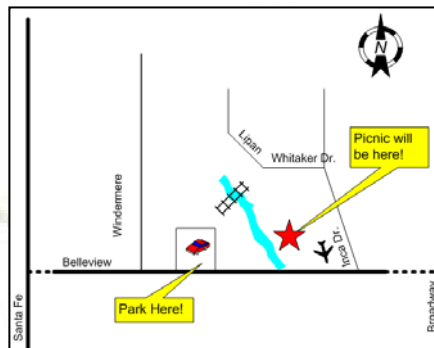

HEY CLASS OF 1982!

Do you know what time it is?

It is time to get together again!!

You are invited to the **Class of 1982 20-Year Reunion Plus 1 Jimmy Buffett/Hawaiian Picnic**. The picnic is Saturday, August 2, 2003 @ Belleview Park at 11:00 am (see map). All you need to do is **bring your own picnic (food and drink) and a summery dessert to share**.

Put on an outrageous flowered shirt and remember to wear the proper attire: Flip/flops, Hawaiian skirt, Muumuu dress, Puka shells, and Tanning Oil.

Last year's reunions was a blast. So, lets get together to catch-up on what is new. We are organizing some games and contests for bocce ball, horseshoes, volleyball, water balloon and raw egg toss.

If you get a chance send me an email at **ehs1982reunion@yahoo.com** or visit the website at **http://www.johnfunk.com/ehs**.

Hope to see you there!

George "the Surfer" Campbell

If you have any questions, contact Beth Aparicio (Bennett) at 303-948-2808 or Alicia Matoba (Brown) at 303-933-5834.